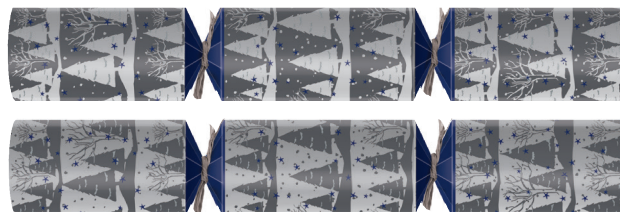

Snowfall

Code: **C501-SFA-C**
Case: **50 x 11"** Content: **C**
Code: **C1001SFA-C**
Case: **100 x 11"** Content: **C**

CONTENT C - Plastic Free

Contains 1 game card plus hat and motto