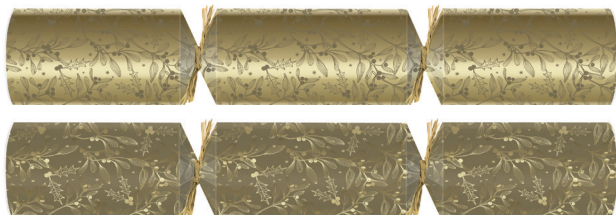

## Gold Holly & Mistletoe

Code: **C501-GHM-C**  
 Case: **50 x 11"** Content: **C**  
 Code: **C1001GHM-C**  
 Case: **100 x 11"** Content: **C**

PLASTIC FREE