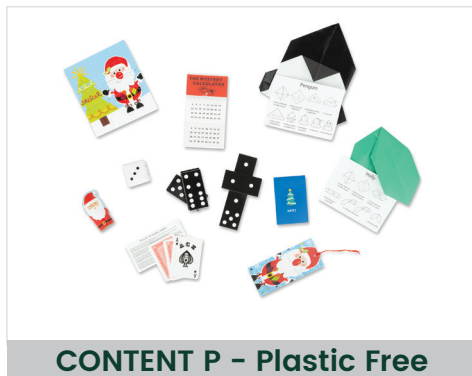

Aspen

Code: C502-APN-P

Case: 50 x 12" Content: P

CONTENT P - Plastic Free