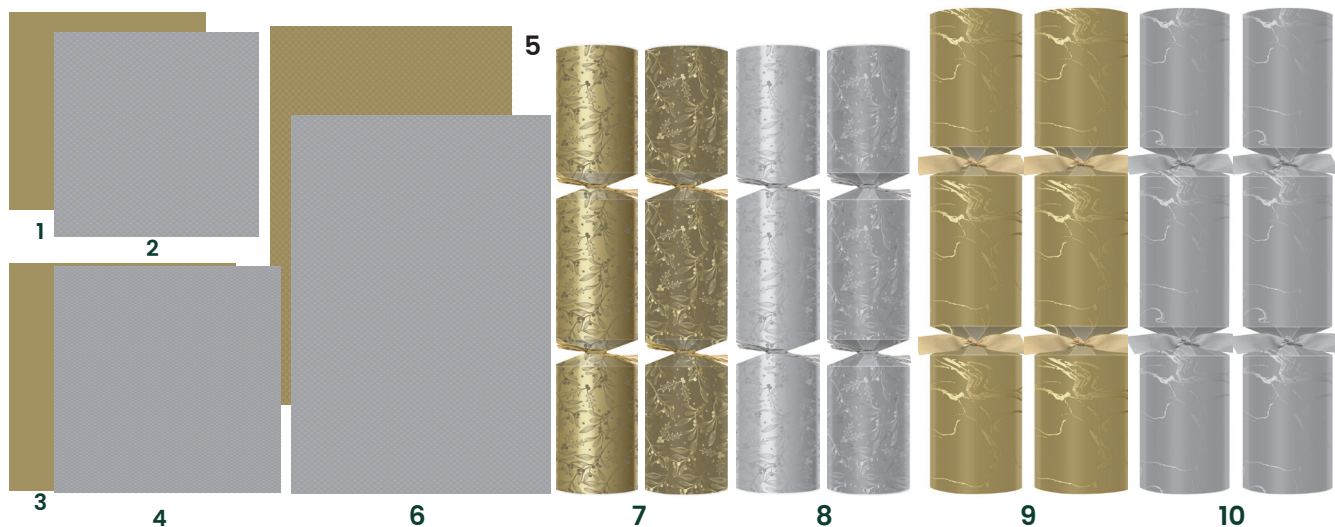

NO	CODE	NO	CODE	SIZE & DESCRIPTION	PACK
1	X33-GOL	2	X33-SIL	33cm 3 Ply Napkins	10x100
3	X63-GOL	4	X63-SIL	40cm 3 Ply Napkins	6x100
3	PSOFT-GOL	4	PSOFT-SIL	40cm Swansoft Napkins	10X50
5	SLK-SC-GOL	6	SLK-SC-SIL	90cm Swansilk Slipcovers	4X25
5	SLK-TC-GOL	6	SLK-TC-SIL	120cm Swansilk Tablecovers	5X10
5	SLK-BR-GOL	6	SLK-BR-SIL	120cm x 40m Swansilk Banqueting Roll	1
5	TABRUN-GOL*	6	TABRUN-SIL*	38cm x 12m Swansoft TableRunner	1x6
7	C501-GHM-C	8	C501-SHM-C	11" Crackers – Holly & Mistletoe	1x50
7	C1001GHM-C	8	C1001SHM-C	11" Crackers – Holly & Mistletoe	1x100
9	C242-GMB-O	10	C242-SMB-O	12" Crackers - Marble O Content	1x24
9	C242-GMB-X	10	C242-SMB-X	12" Crackers - Marble X Content	1x24

* All table runners are perforated every 120cm – 10 pieces per roll