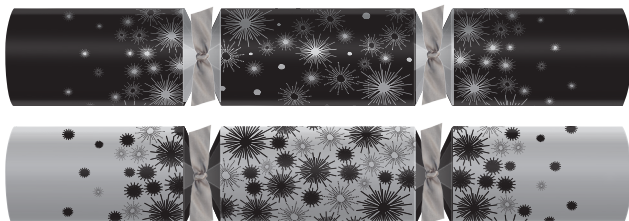

12" PREMIUM CRACKERS

Midnight Silver Sparkle

Code: C502-MDS-N
Case: 50 x 12" Content: N