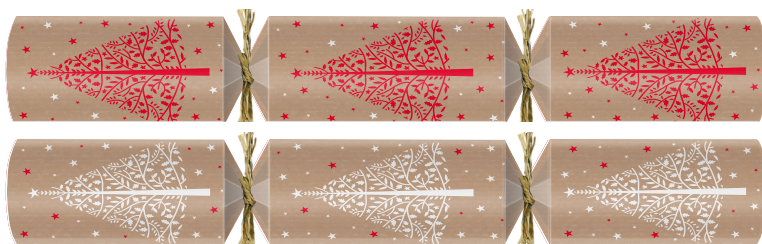

**PLASTIC FREE
CONTENT**