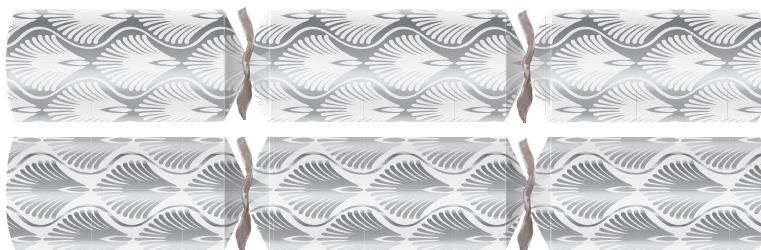

13" DELUXE CRACKERS

Chatsworth

Code: C503-CHW-O Case: 50 x 13" Content: O

Delano

Code: C503-DEL-O Case: 50 x 13" Content: O

Silver Rockefeller

Code: C503-SRF-O Case: 50 x 13" Content: O

Méribel

Code: C503-MER-O Case: 50 x 13" Content: O

CONTENT O

Contains one luxury novelty, hat and motto