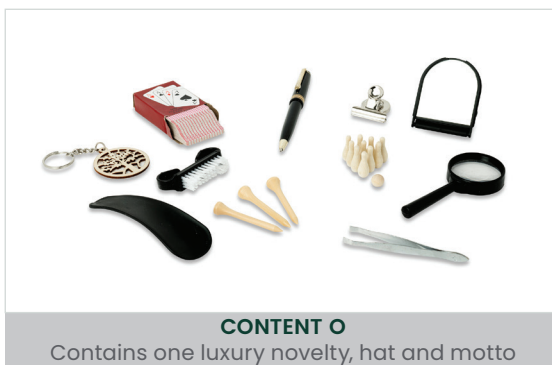

Méribel

Code: C503-MER-O Case: 50 x 13" Content: O